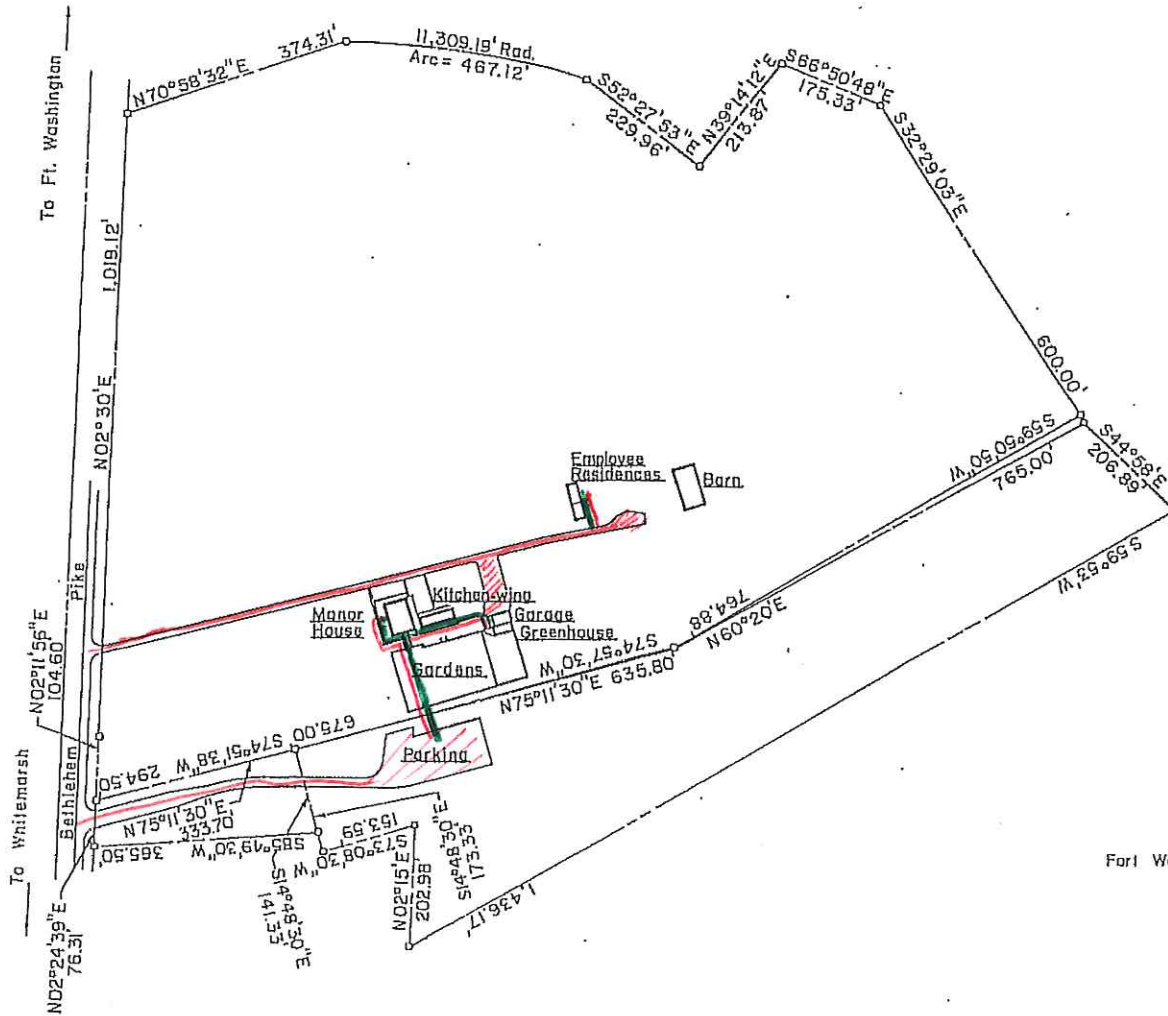

MAP B
MM-Mowing

24-2
NORTH

MATHER MILL
FORT WASHINGTON, MONTGOMERY COUNTY
3.185 ACRES
Scale: 1" = 60'

MAP E

HL SNOW/ICE REMOVAL (under 3")

Key:
— Pathways
— Ice melt as needed

24-1

HOPE LODGE

Fort Washington, Montgomery County

40.77 Acres

SCALE: 1" = 200'

MAP F

HL SNOW/ICE REMOVAL (3" or more)

- pathways
- ice melt as needed
- plowing

24-1

HOPE LODGE

Fort Washington, Montgomery County

40.77 Acres

SCALE: 1" = 200'