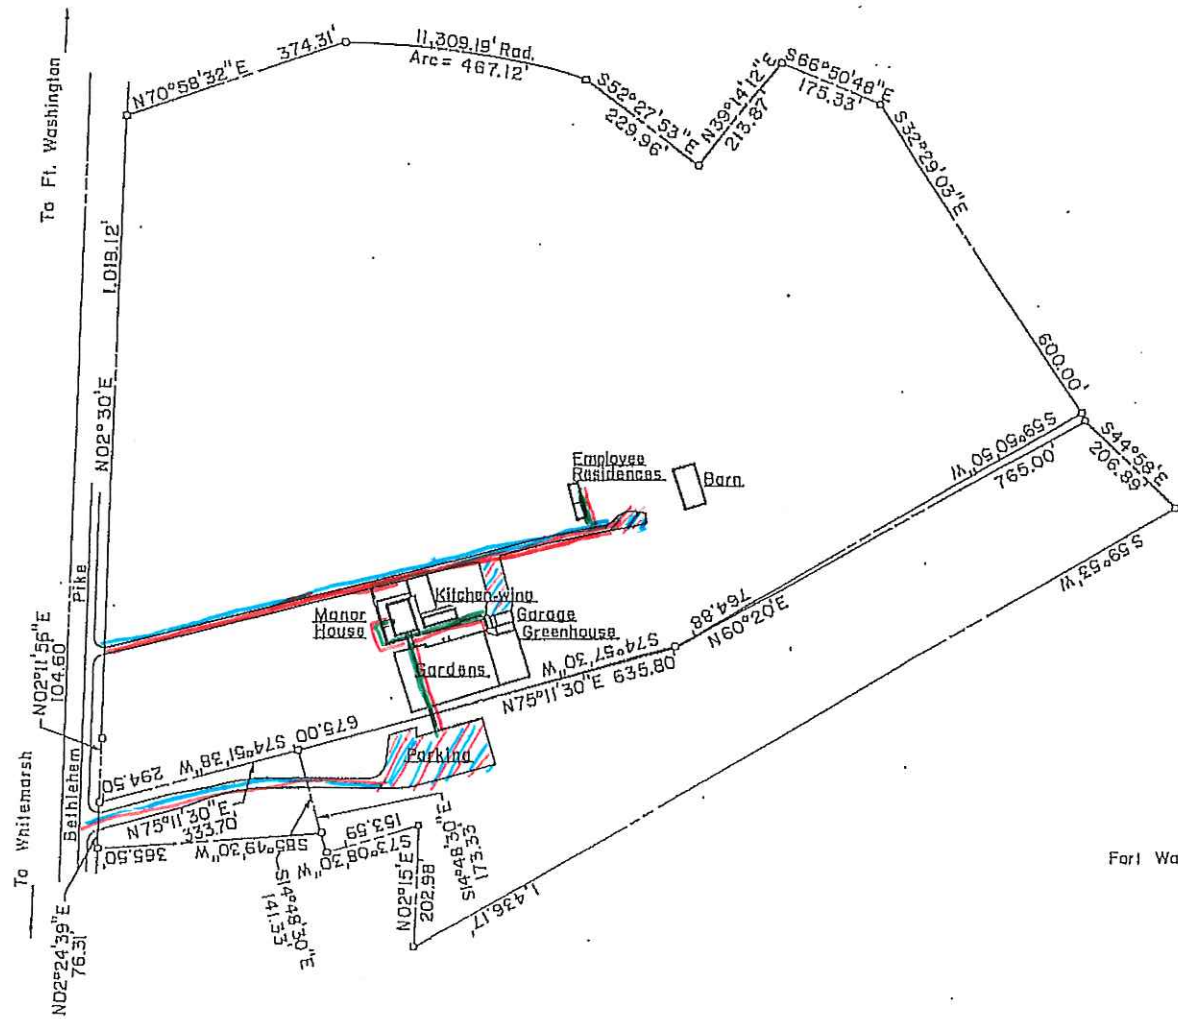

MAP B
MM-Mowing

24-2
NORTH

MATHER MILL
FORT WASHINGTON, MONTGOMERY COUNTY
3.185 ACRES
Scale: 1" = 60'

MAP E

HL SNOW/ICE REMOVAL (under 3")

Key:
— Pathways
— Ice melt as needed

24-1

HOPE LODGE

Fort Washington, Montgomery County

40.77 Acres

SCALE: 1" = 200'

MAP F

HL SNOW/ICE REMOVAL (3" or more)

- pathways
- ice melt as needed
- plowing

24-1

HOPE LODGE

Fort Washington, Montgomery County

40.77 Acres

SCALE: 1" = 200'