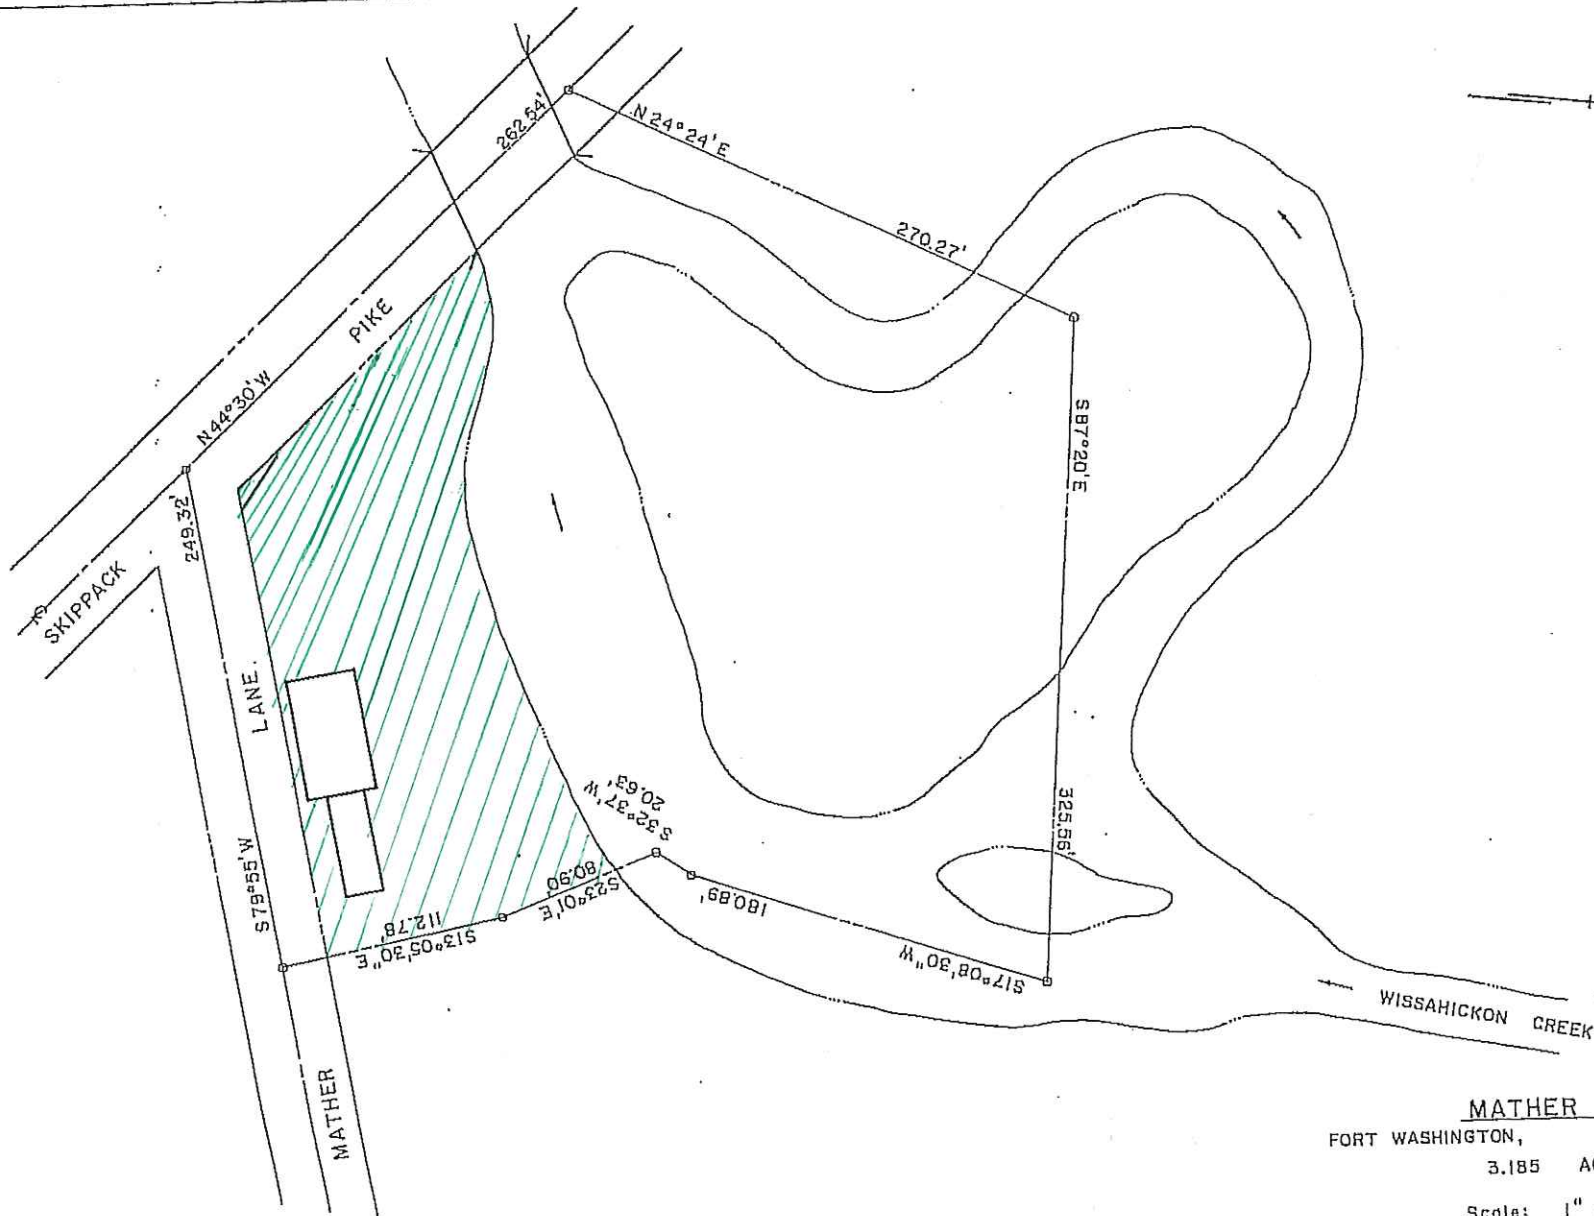

MAP B
MM-Mowing

24-2
NORTH

MATHER MILL
FORT WASHINGTON, MONTGOMERY COUNTY
3.185 ACRES
Scale: 1" = 60'

MAP E

HL SNOW/ICE REMOVAL (under 3")

Key:
— Pathways
— Ice melt as needed

24-1

HOPE LODGE

Fort Washington, Montgomery County

40.77 Acres

SCALE: 1" = 200'

MAP F

HL SNOW/ICE REMOVAL (3" or more)

- pathways
- ice melt as needed
- plowing

24-1

HOPE LODGE

Fort Washington, Montgomery County

40.77 Acres

SCALE: 1" = 200'